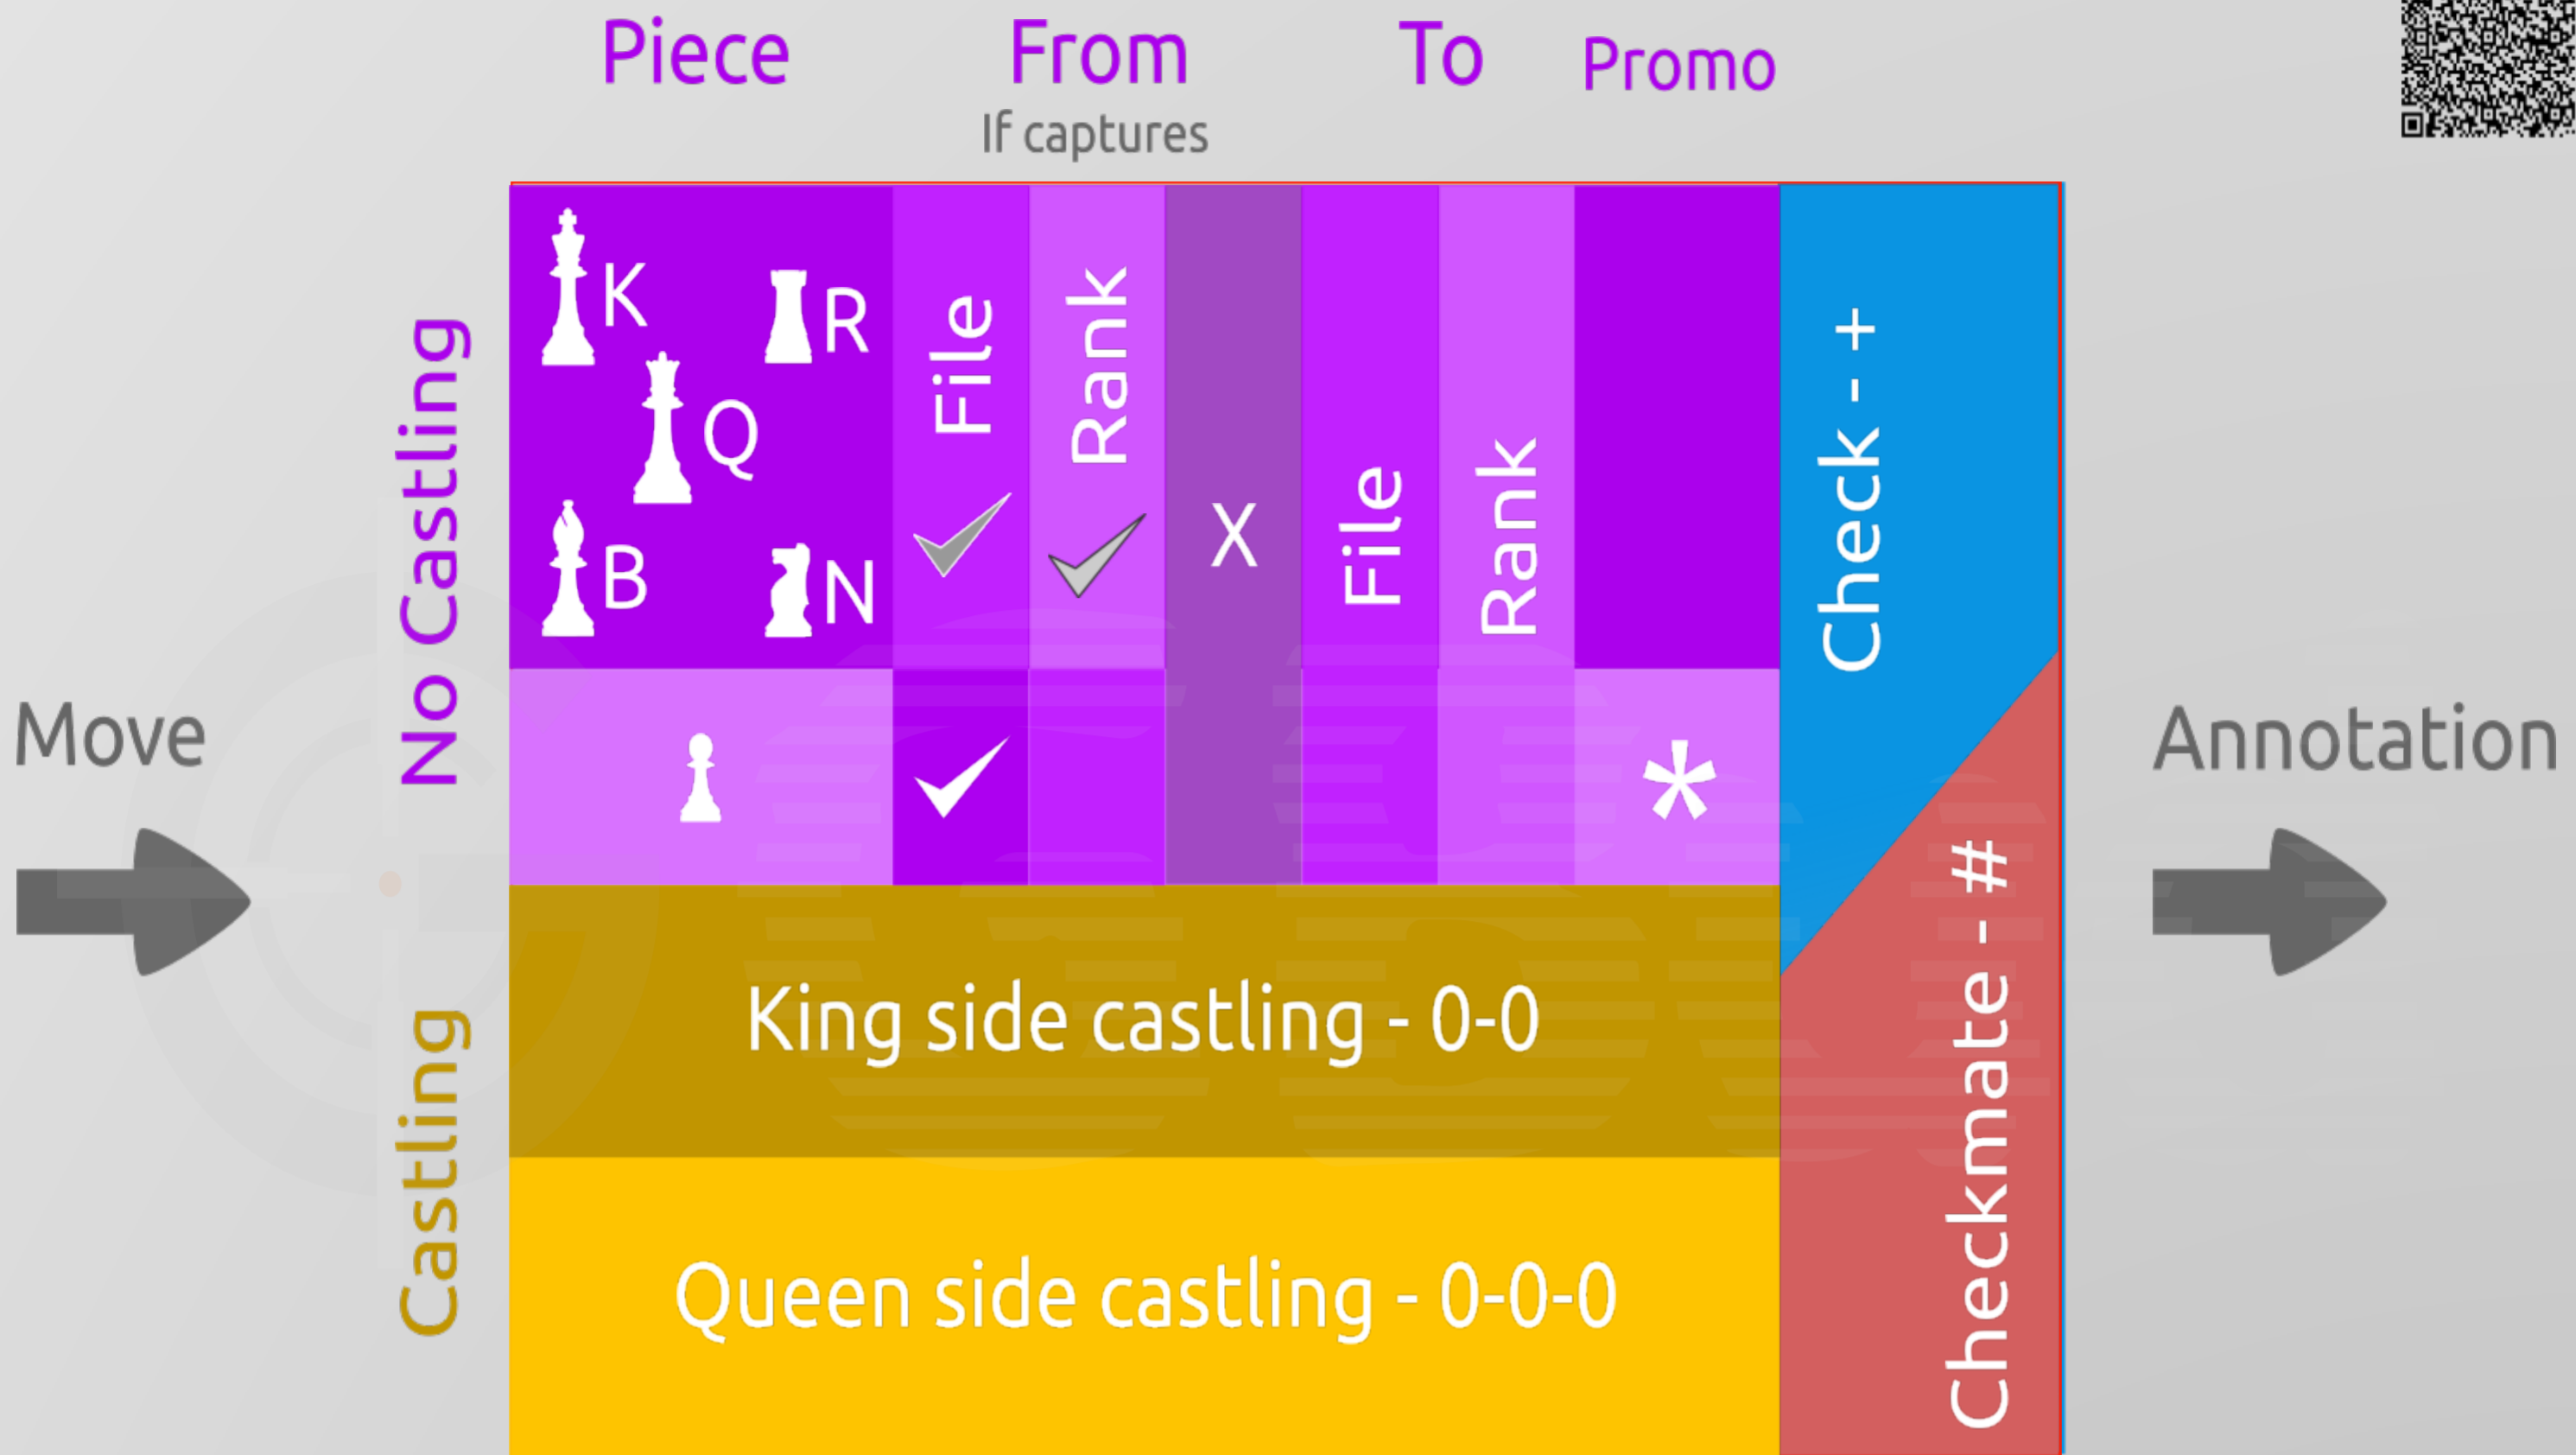

How to write Notation

- * IF promoted - = [Q, R, N, B]
- ✓ Mandatory

Special when two pices can make the capture move

- ✓ when rank is same
- ✓ when file is same